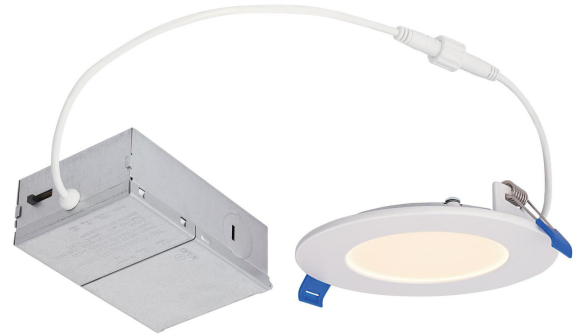

Item Number **5201200**

10R/4"/LED/DIM/SLIM/FL/27-50

## Specifications

- Energy Used (Watts): 10
- Incandescent Equivalent Wattage: 65
- Volts: 120
- Baffle: Smooth
- Brightness (Lumens): 650
- Average Rated Hours: 50000
- Beam Spread: 110°
- Beam Type: Flood
- CRI: 80
- Efficacy (LPW): 65
- Estimated Yearly Energy Cost\*\*: \$1.20
- Package Type: Black and White Box

## Physical Characteristics

- Color Designation: Multi: 2700, 3000, 3500, 4000, 5000
- Finish: White
- Housing Material: Aluminum
- Base: Recess Mounting
- MOL: 1.02"
- MOD: 5.04"