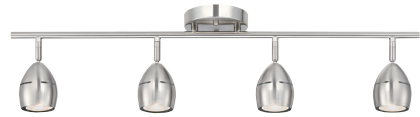

61295 Borgata

4 Light LED Track Light Kit
Brushed Nickel Finish
Height: 7.25" Width: 30.00" Depth: 4.75"
Includes (4) GU10 Base Lamps, 7 Watt MR16 LED

LED LIGHT SOURCE SPECIFICATIONS

Item No.	Number of Lamps	Energy Used (Watts)[†]	Equiv. Incand. Wattage[†]	Color Temperature (Kelvin)	Brightness (Lumens)[†]	CRI	Average Rated Hours	Life in Years*	Est. Yearly Energy Cost **†
61201	▲	20	75	2700, 3000, 3500, 4000, 5000 (Multi 5)	1400	90	35000	31.9	$2.41
61202	▲	20	75	2700, 3000, 3500, 4000, 5000 (Multi 5)	1200	90	35000	31.9	$2.41
61295[†]	4	7	50	3000 (Warm White)	500	80	25000	22.8	$0.84

For a complete list of compatible dimmers, visit www.westinghouselighting.com.
[†]Values are per lamp. ▲ Integrated LED Light Source

*Based on 3hrs./day **Based on operating 3hrs./day 11¢/kWh