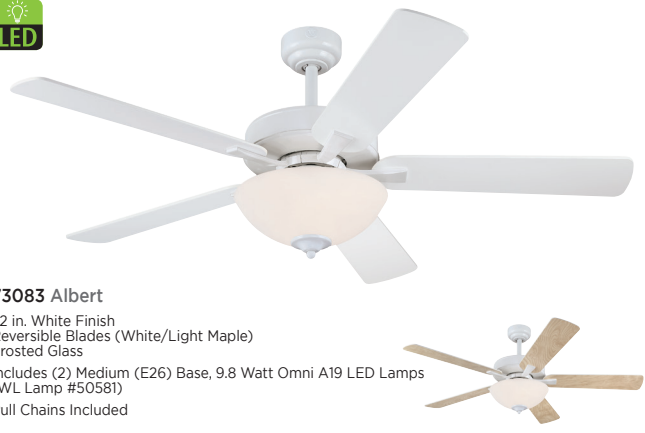

73083 Albert
52 in. White Finish
Reversible Blades (White/Light Maple)
Frosted Glass
Includes (2) Medium (E26) Base, 9.8 Watt Omni A19 LED Lamps
(WL Lamp #50581)
Pull Chains Included