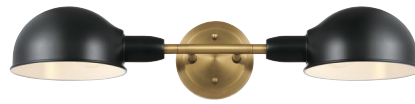

▼61308 Langhorne
2 Light Wall Fixture
Matte Black and Brushed Brass Finish
Height: 5.00" Width: 24.75" Extends: 8.00"
Use (2) Medium (E26) Base Lamps, 60 Watt Maximum