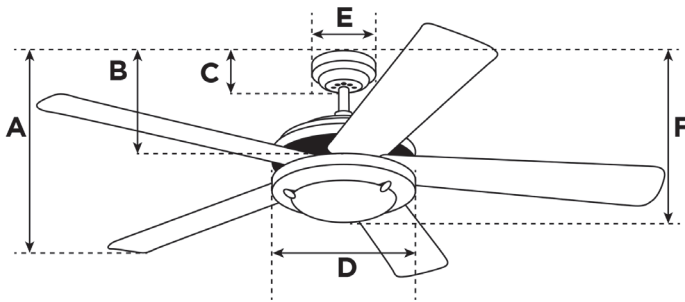

CEILING FAN SPECIFICATIONS

Family Name	Size	# of Blades	Blade Material	Blade Pitch	Motor Type & Motor Size	Lead Wire Length	Capacitor Type	# of Speeds	Remote Control	Reverse Airflow	Slope Angle	Mount Type	WITH DOWN ROD				HUGGER / WITHOUT DOWN ROD				RPM (High)	Amp (High)
													Airflow (CFM)*	Airflow Efficiency (CFM)*	Energy Use (Watts)*	Est. Yearly Energy Cost*	Airflow (CFM)*	Airflow Efficiency (CFM)*	Energy Use (Watts)*	Est. Yearly Energy Cost*		
Albert	52"	5	MDF	11°	Silicon Steel Motor 153mm x 15mm	54"	Triple	3	Adaptable	Yes	18°	Down Rod Only	3339	87	38	$11	-	-	-	-	158	0.49
Comet	52"	5	Plywood	11°	Silicon Steel Motor 153mm x 17mm	54"	Triple	3	Adaptable	Yes	15°	Combo	3210	82	39	$11	2492	64	39	$11	147	0.53
Oyster Bay	52"	5	Plywood	11°	Silicon Steel Motor 153mm x 18mm	54"	Single	4	Included	Yes	N/A	Down Rod Only	3024	75	40	$11	-	-	-	-	156	0.52
Porto (73069 & 73070)	52"	4	Plywood	12°	Silicon Steel Motor 153mm x 15mm	54"	Single	4	Included	Yes	N/A	Combo	3223	78	42	$12	2264	54	42	$12	176	0.52
Porto (73071)	52"	4	Plywood	12°	Silicon Steel Motor 153mm x 15mm	54"	Triple	3	Adaptable	Yes	17°	Combo	3295	87	38	$11	2677	70	38	$11	158	0.50
Widespan	100"	8	Aluminum	12°	DC Motor 165mm x 30mm	30"	N/A	6	Included	Yes	N/A	Down Rod Only	-	☐	-	-	-	-	-	-	75	1.55

Visit www.westinghouselighting.com for FTC energy guide information.

* Based on typical use, excluding lights.

☐ For performance values please refer to the spec sheet.

- A. Ceiling to bottom of blade
- B. Ceiling to bottom of switch housing
- C. Ceiling to bottom of canopy
- D. Width of motor housing
- E. Width of canopy
- F. Ceiling to bottom of light kit

Family Name	Size of Down Rod Included	A Ceiling to bottom of blade	B Ceiling to bottom of switch housing	C Ceiling to bottom of canopy	D Width of motor housing	E Width of canopy	F Ceiling to bottom of light kit
Albert	3/4 x 6"	10.24"	11.95"	2.40"	11.10"	5.16"	16.09"
Comet	3/4 x 4"	11.88"	14.25"	2.25"	11.50"	5.13"	14.25"
Oyster Bay	3/4 x 9"	15.00"	14.00"	2.13"	10.43"	5.91"	20.50"
Porto	3/4 x 4"	10.75"	12.76"	2.72"	7.87"	5.20"	20.08"
Widespan	3/4 x 24"	33.00"	N/A	3.00"	11.75"	7.50"	N/A