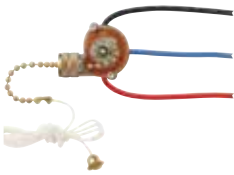

77052
3-Way Fan Light Switch
with Polished Brass Finish Pull Chain
3 Wire, Single Pole Switch
2' Braided Cord
3A, 250 VAC
6A, 125 VAC