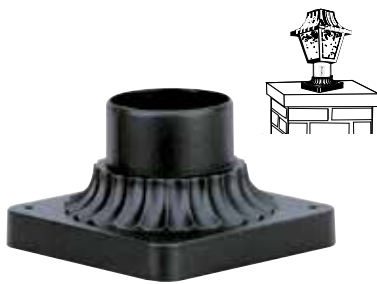

**DUSK
 TO DAWN**

66955
 Fixture Post with Ground Convenience Outlet
 Dusk to Dawn Sensor
 Black Finish
 Height: 84.00" Width: 3.00"
 (Includes ladder rest)

67901
 Pedestal Mount for Post Top Fixture
 Textured Black Finish
 Height: 3.00" Square: 5.75"
 (Designed for use with post top lanterns that fit a 3" diameter post.
 Not intended to be used with a lantern post.)