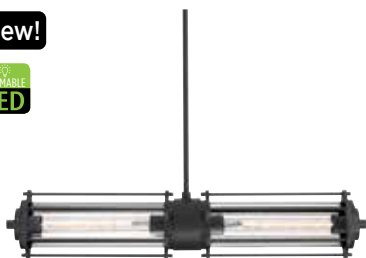

61115 Derose
Pendant
Brushed Brass Finish

Height: 8.00" Diameter: 11.00"
Use (1) Medium (E26) Base Lamp, 60 Watt Maximum
Includes (2) 9.5" and (2) 4.75" long rods

63301 Morton
Pendant
Antique Steel Finish

Height: 10.25" Diameter: 11.75" Adjustable Cord: 50"
Use (1) Medium (E26) Base Lamp, 60 Watt Maximum

FIXTURE FAMILY
COORDINATING ITEMS AVAILABLE

61110 Ciara
Pendant
Industrial Steel Finish

Height: 20.50" Diameter: 16.00" Chain: 36" Cord: 60"
Use (1) Medium (E26) Base Lamp, 60 Watt Maximum

FIXTURE FAMILY
COORDINATING ITEMS AVAILABLE

61116 Derose
Pendant
Brushed Nickel Finish

Height: 11.25" Diameter: 12.00"
Use (1) Medium (E26) Base Lamp, 60 Watt Maximum
Includes (2) 9.5" and (2) 4.75" long rods

61114 Clover
Pendant
Dark Pewter Finish

Height: 12.50" Diameter: 11.75" Adjustable Cord: 50"
Use (1) Medium (E26) Base Lamp, 60 Watt Maximum

New!

DIMMABLE
LED

61184 Marlowe

2 Light LED Pendant
Matte Black Finish
Clear Ribbed Glass