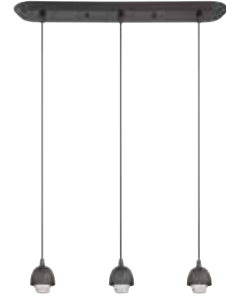

63013
3 Light Mini Pendant
Oil Rubbed Bronze Finish

Height: 3.50" Width: 23.50" Depth: 4.50"
Adjustable Cord: 50"
Use (3) Medium (E26) Base Lamps, 60 Watt Maximum