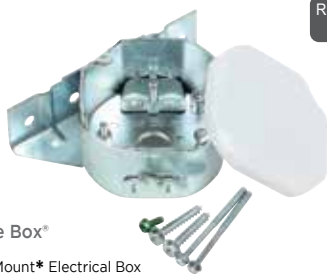

SIDEMOUNT PLUS FAN BOX®

REMODEL USE

■01240

Sidemount Plus Fan/Fixture Box®
Box Depth 2.13"
Heavy Duty, 21.5 Cubic Inch Dual Mount* Electrical Box
3 Knockouts for Conduit or Romex*
Removable Sidemount Bracket
Larger Box for Increased Wire Capacity

■ For fixture support of 70 lbs. or less. / Acceptable for fan support of 70 lbs. or less.
● For fixture support of 150 lbs. or less. / Acceptable for fan support of 70 lbs. or less.
✱ For fixture support of 50 lbs. or less. / Acceptable for fan support of 50 lbs. or less.
* Dual Mount = Box is threaded for 8-32 (ideal for box covers and light weight fixtures) and 10-24 screws (ideal for heavier fixtures and fans).
All Items Meet or Exceed UL Standards Regarding Exposed Threads Within Box.
All Items Meet or Exceed NEC Safety Codes.
www.westinghouselighting.com