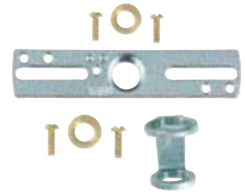

70110
4" Crossbar Kit
Tapped 1/4"-IP
35 lb. Load Rating
Includes:
• 1 Crossbar 4" Long
• 1 3/8"-IP x 1/4"-IP Reducing Hickey
• 1 1/4"-IP x 1/8"-IP Reducing Bushing
• 2 8-32 x 1/2" Mounting Screws